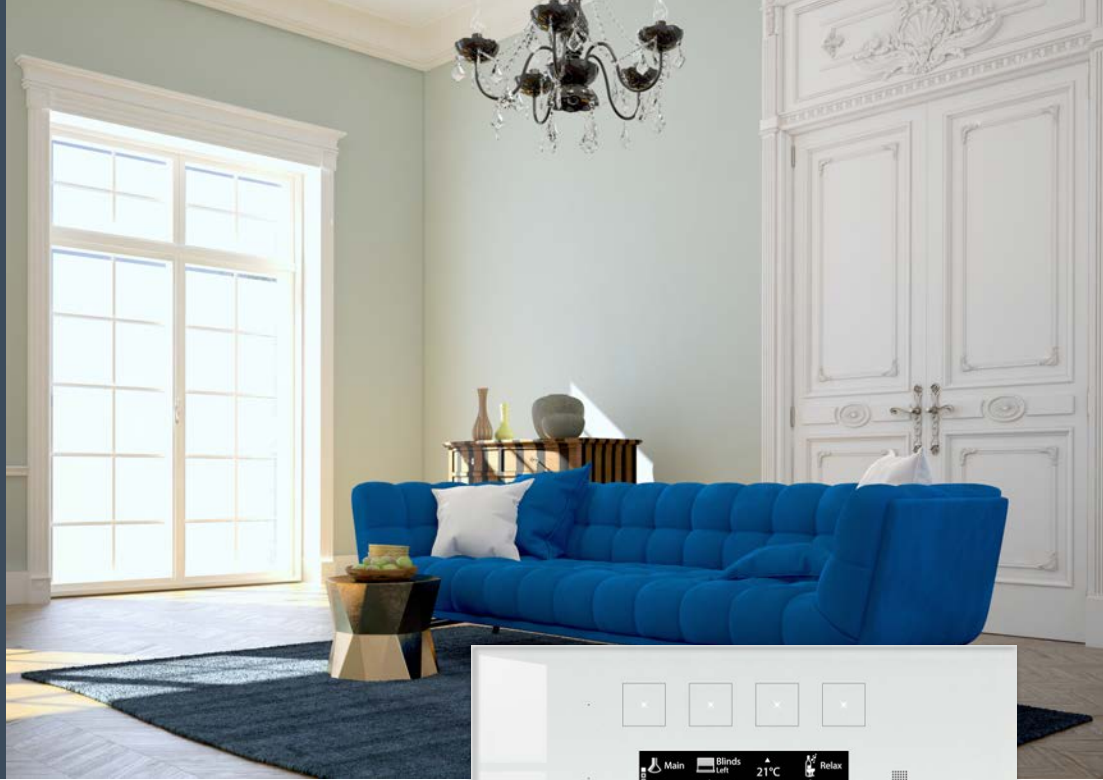

TELETASK

trendsetter in domotics

AURUS-OLED PLUS

THE DOMOTIC BOOKLET IN AN EXTRA LARGE EDITION

AURUS-OLED PLUS, the TELETASK touch panel with white OLED display has a massive glass front plate with eight buttons which can control up to 32 functions. It will improve your interior design to the highest level.

The AURUS-OLED PLUS can be used to control all connected functions like there are LED lights (switching, dimming and multi-colour), curtains, drapes, shutters, sun blinds, doors, gates, heating, cooling, audio, etc..... It is also possible to show messages and alarms on the display, such as: 'side door still open', 'dinner is ready', 'someone at the front door', 'take out the garbage', etc....

This touch panel comes in a minimalistic architecture and is especially designed to use multiple home automation buttons at one location on your wall.

AURUS-OLED PLUS has basically eight buttons and is available in glossy WHITE,

BLACK, SILVER GREY and GOLD finish. The colour exists of a ceramic print at the back of the front plate which resists to any environmental influence for decades. Love at first sight for you and your guests? This capacitive technology* panel is divided into eight large sensitive areas with eight LEDs and a graphical OLED display. At the left side of the AURUS-OLED PLUS, there are three buttons to thumb (like in a book) through four pages of eight buttons each. This results in a total of 32 functions to control. You can have for example a 'main' page, a 'curtains'- page, a 'heating/cooling'-page and a 'music'-page. But there are no limits: Any button of any page can be configured to any function you like.