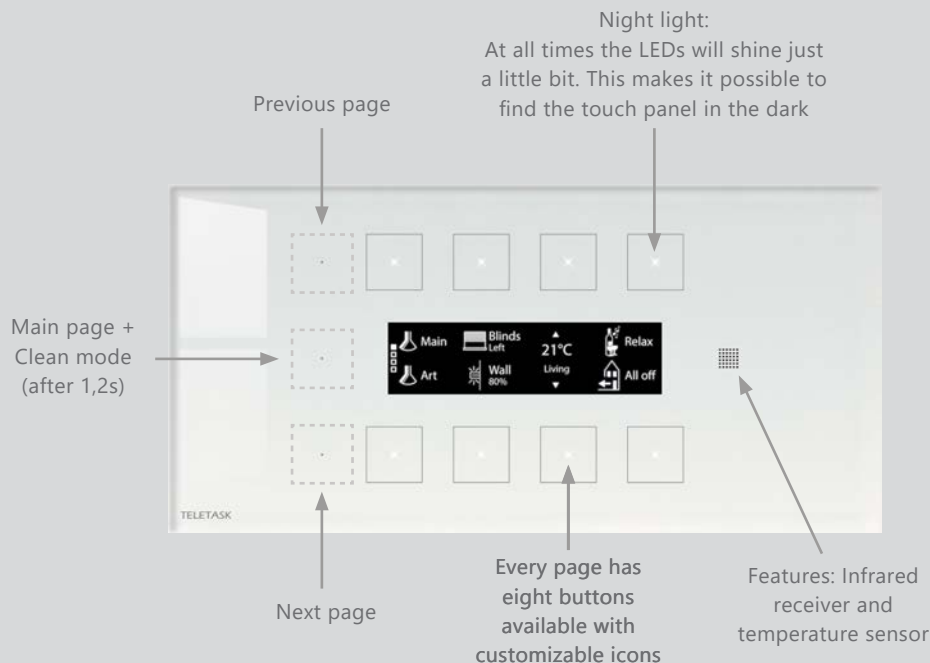

TELETASK
trendsetter in domotics

White