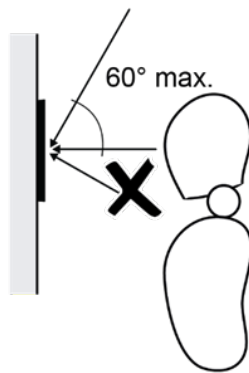

Relatieve luchtvochtigheid: 5% tot 80% max.

IP BESCHERMINGWAARDE

IP20

SCHEMATISCHE TEKENING (VOORBEELD)

TYPICAL INSTALLATION

See professional.teletask.be for compatibility check

INSTALLATIE INFORMATIE

X	Age	Y
115 < X < 125	(6)	110
125 < X < 135	(8)	120
135 < X < 145	(10)	130
145 < X < 155		140
155 < X < 165		150
165 < X < 175		160
175 < X < 185		170
185 < X < 195		180
195 < X < 205		190

All values in cm

Remark: Top view screen.

Remark: Wall box center height (Y) = smallest user height (X) - 5cm

Remark: OPUS Center height = wall box center height - 1,1cm.

Remark: To be able to control the touch screen from out of a wheelchair, the wall box height (Y) should not be higher than 91cm.