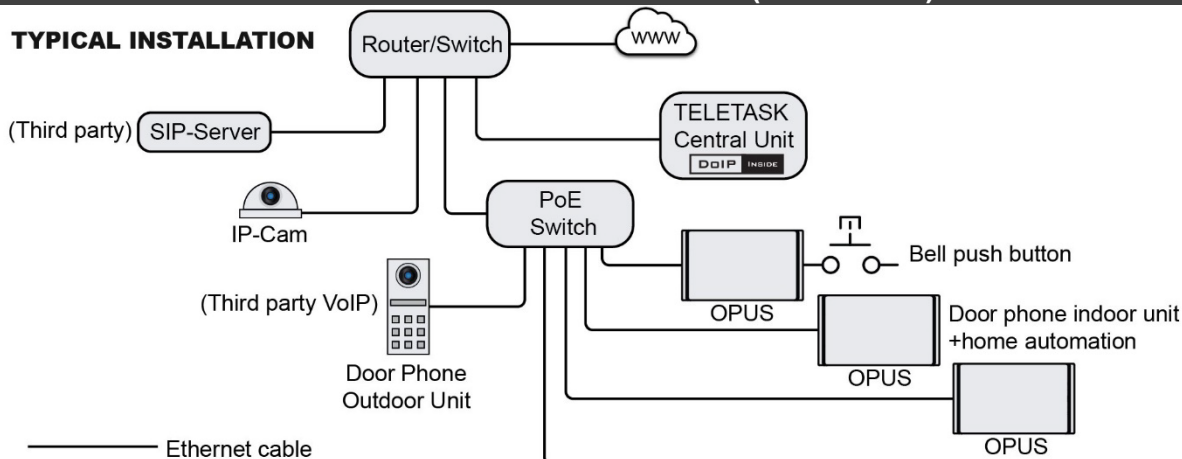

Relatieve luchtvochtigheid: 5% tot 80% max.

IP BESCHERMINGWAARDE

IP20

SCHEMATISCHE TEKENING (VOORBEELD)

TYPICAL INSTALLATION

See professional.teletask.be for compatibility check

INSTALLATIE INFORMATIE

X	Age	Y
115 < X < 125	(6)	110
125 < X < 135	(8)	120
135 < X < 145	(10)	130
145 < X < 155		140
155 < X < 165		150
165 < X < 175		160
175 < X < 185		170
185 < X < 195		180
195 < X < 205		190

All values in cm

Remark: Top view screen.

Remark: Wall box center height (Y) = smallest user height (X) - 5cm

Remark: OPUS Center height = wall box center height - 1,1cm.

Remark: To be able to control the touch screen from out of a wheelchair, the wall box height (Y) should not be higher than 91cm.